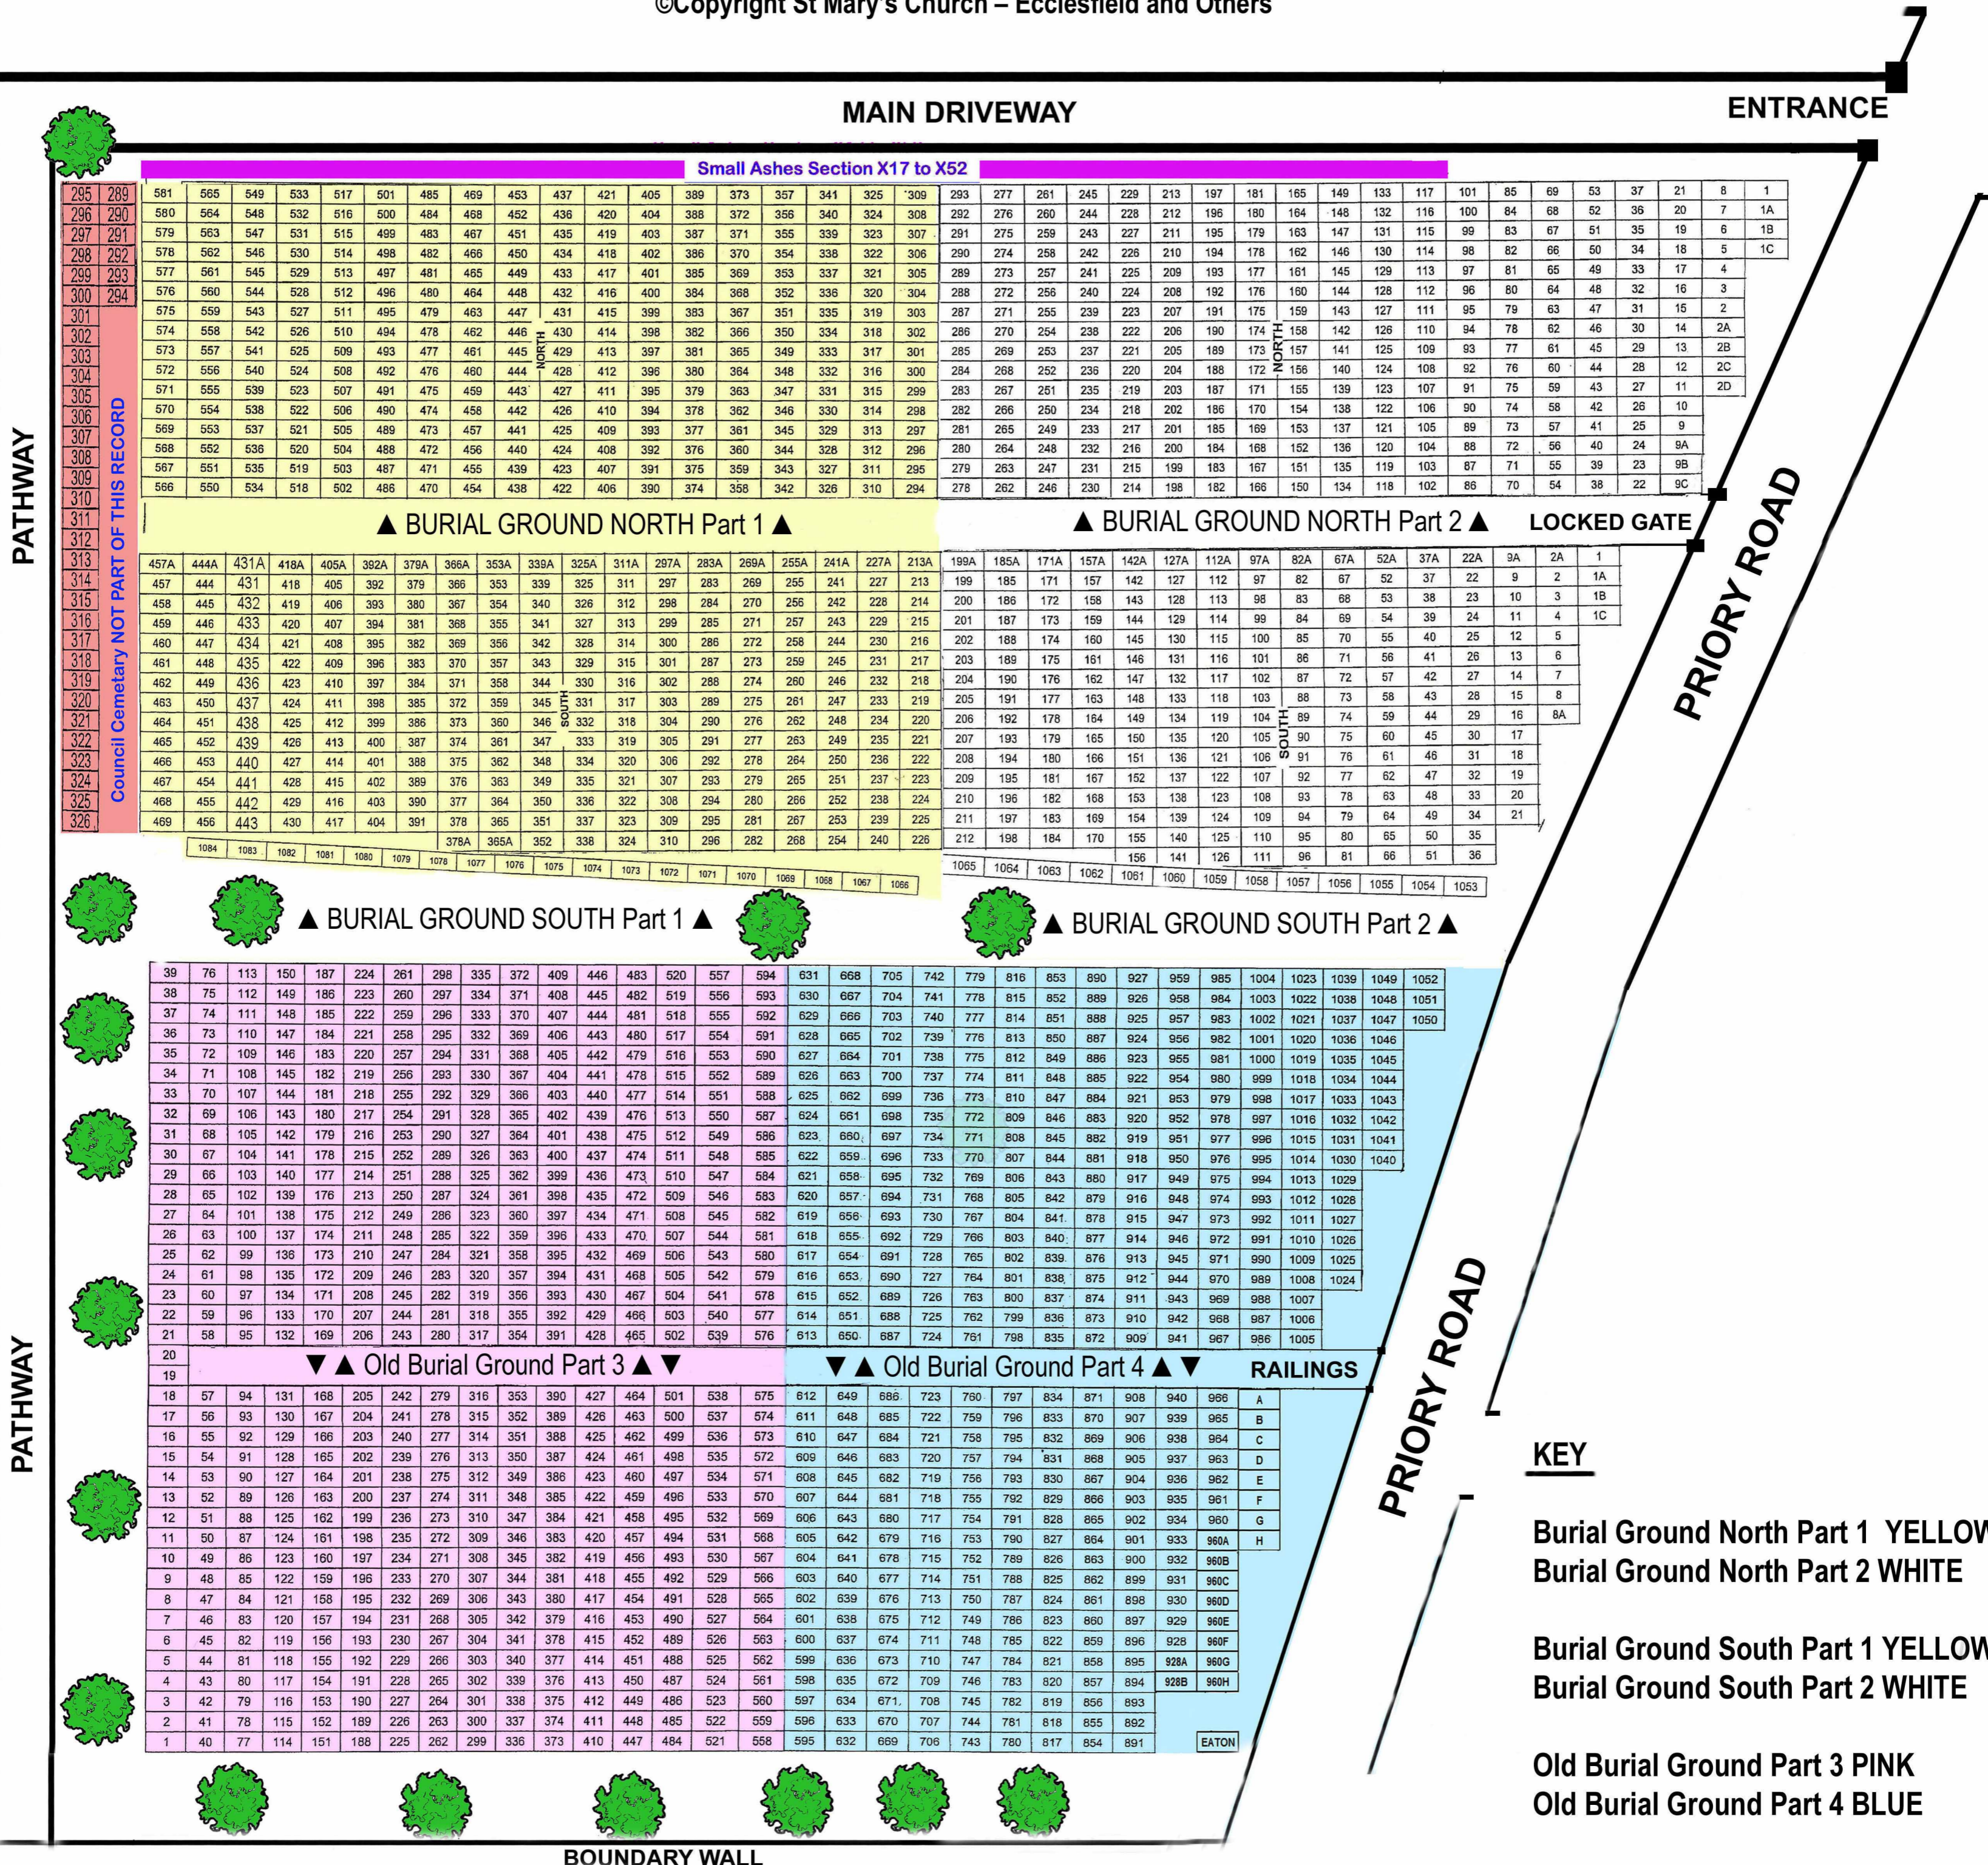

Plan Showing Churchyard Burial Sections

Ecclesfield Cemetery, Priory Road, Ecclesfield, Sheffield, South Yorkshire, S35 9XY
©Copyright St Mary's Church – Ecclesfield and Others

- KEY**
- Burial Ground North Part 1 **YELLOW**
 - Burial Ground North Part 2 **WHITE**
 - Burial Ground South Part 1 **YELLOW**
 - Burial Ground South Part 2 **WHITE**
 - Old Burial Ground Part 3 **PINK**
 - Old Burial Ground Part 4 **BLUE**

Do not scale - layout for illustrative purposes only
Trees shown for area location only